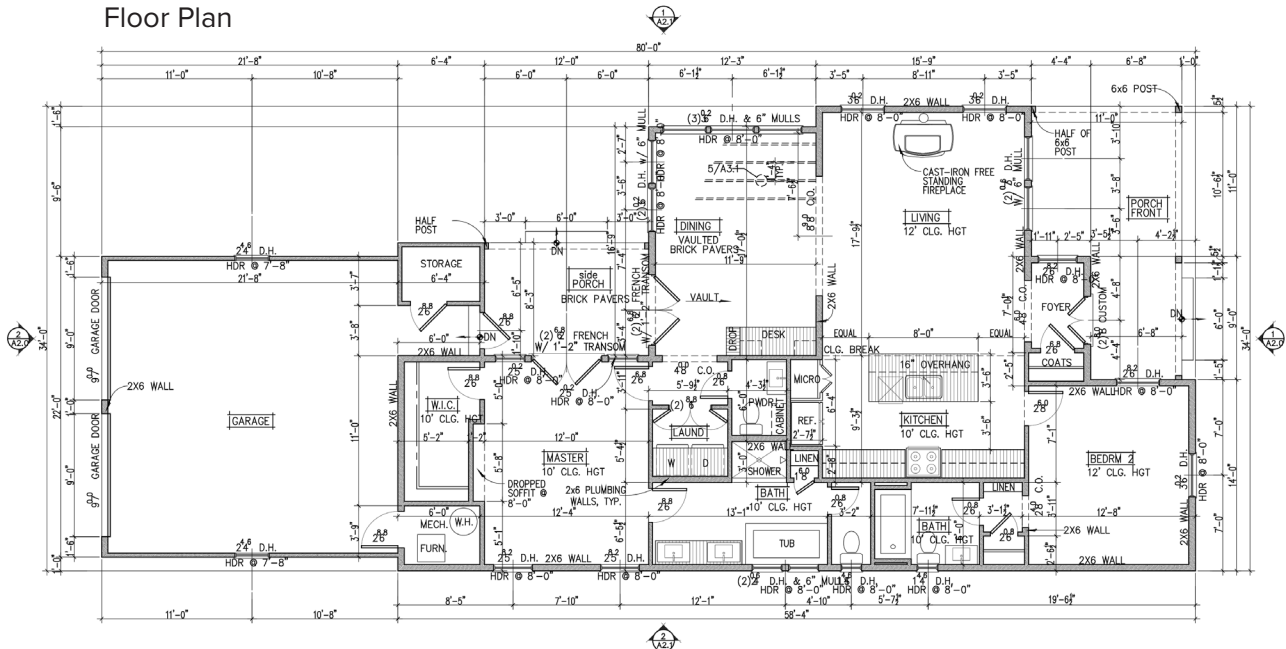

JOHNSON  
SQUARE

# Primrose Cottage

Floor Plan

**1,401 Sq. Ft. // 2 Bedrooms // 2.5 Bathrooms**

marketed by

Natalie Bailey, REALTOR: 479 879 9927 | natalie@HighStreetRED.com

**Welcome Center:** 5467 Hackett St., Springdale, AR 72762