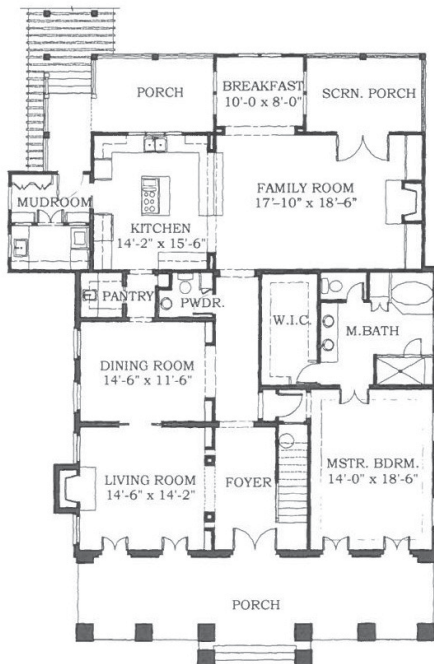

JOHNSON  
SQUARE

# Natchitoches

First Floor Plan

Second Floor Plan

**3,486 Sq. Ft. // 4 Bedrooms // 4.5 Bathrooms**

marketed by

Natalie Bailey, REALTOR: 479 879 9927 | natalie@HighStreetRED.com

**Welcome Center:** 5467 Hackett St., Springdale, AR 72762