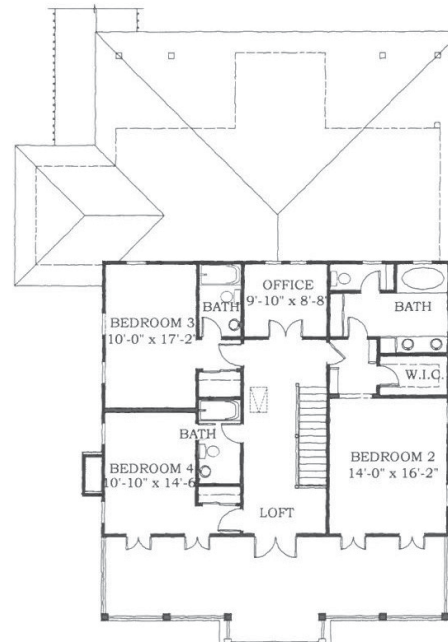

JOHNSON  
SQUARE

# Natchitoches

First Floor Plan

Second Floor Plan

**3,486 Sq. Ft. // 4 Bedrooms // 4.5 Bathrooms**

marketed by

Natalie Bailey, REALTOR: 479 879 9927 | natalie@HighStreetRED.com

**Welcome Center:** 5467 Hackett St., Springdale, AR 72762