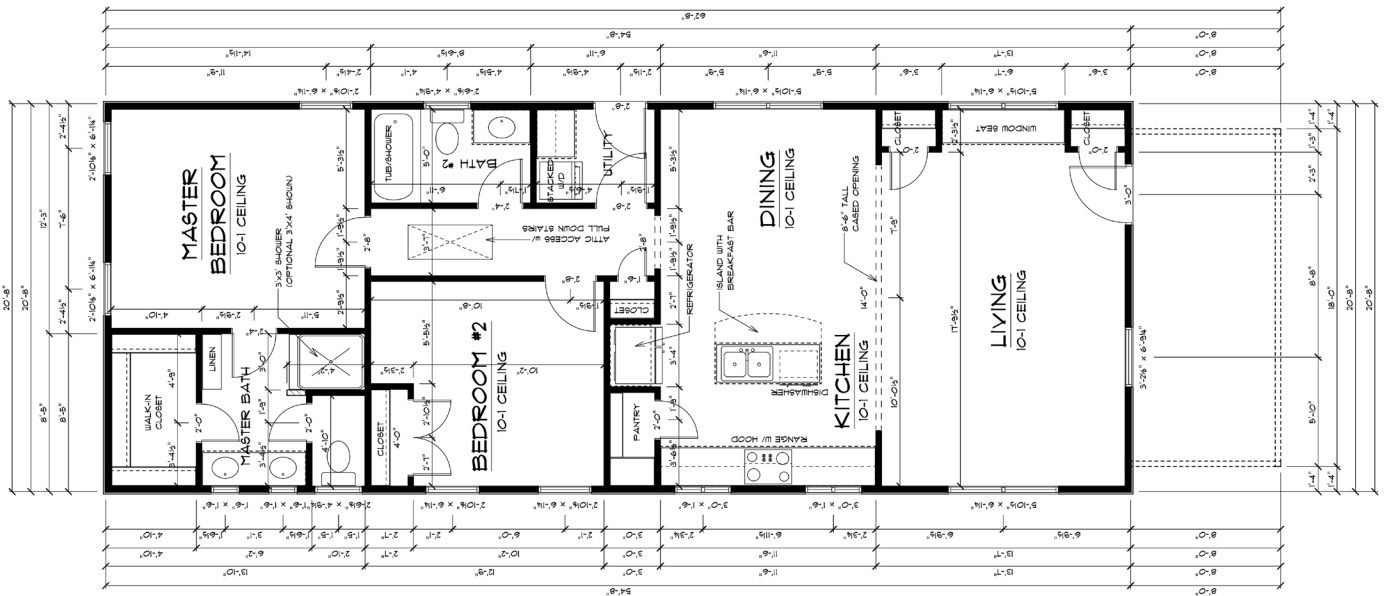

Moser Cottage

JOHNSON
SQUARE

Floor Plan

1,130 Sq. Ft. // 2 Bedrooms // 2 Bathrooms

marketed by

Natalie Bailey, REALTOR: 479 879 9927 | natalie@HighStreetRED.com

Welcome Center: 5467 Hackett St., Springdale, AR 72762