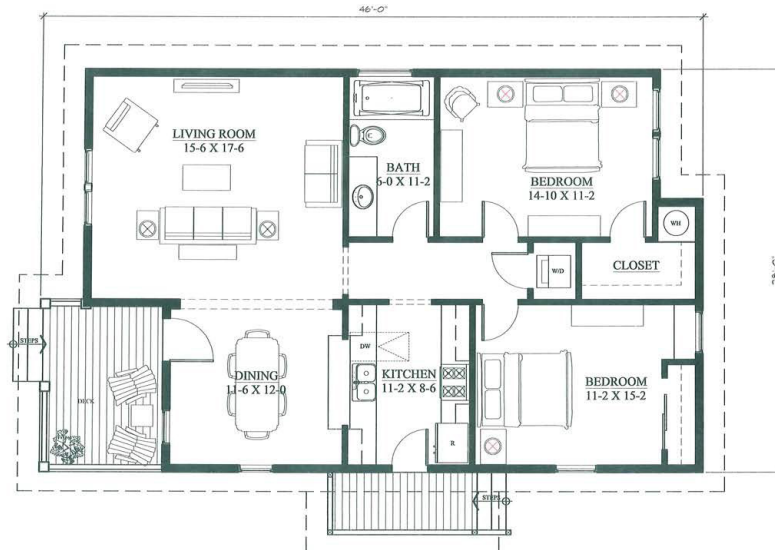

Drake Cottage

JOHNSON
SQUARE

Floor Plan

1,113Sq. Ft. // 2 Bedrooms // 1 Bathroom

marketed by

HIGH STREET
REAL ESTATE & DEVELOPMENT

479 879 9700

Natalie Bailey, REALTOR: 479 879 9927 | natalie@HighStreetRED.com