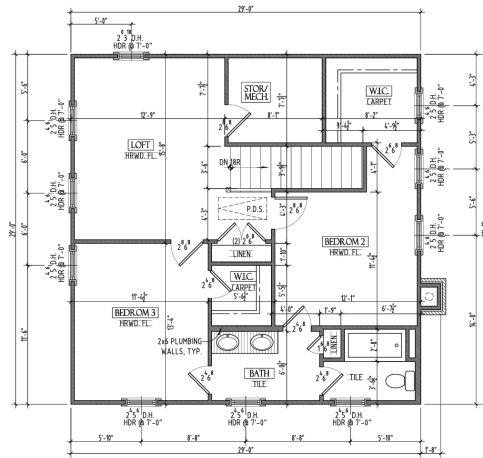

JOHNSON  
SQUARE

# Camilla

First Floor Plan

Second Floor Plan

**2,140 Sq Ft // 3 bedrooms // 2.5 bathrooms**

marketed by

Natalie Bailey, REALTOR: 479 879 9927 | natalie@HighStreetRED.com

**Welcome Center:** 5467 Hackett St., Springdale, AR 72762