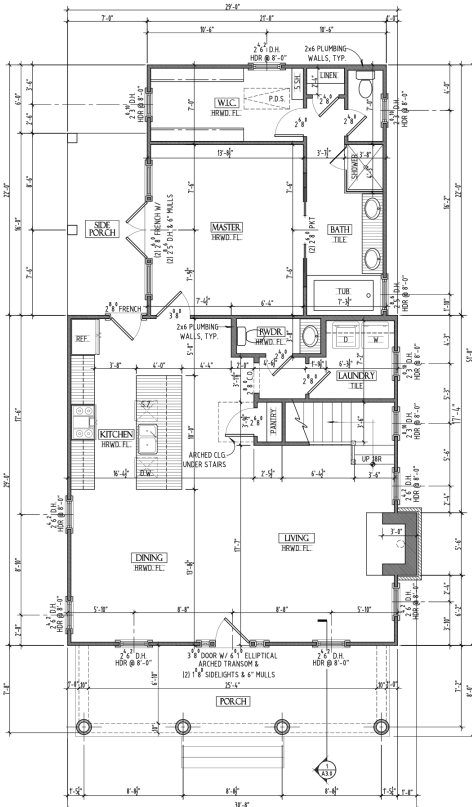

JOHNSON  
SQUARE

# Camilla

First Floor Plan

Second Floor Plan

**2,140 Sq Ft // 3 bedrooms // 2.5 bathrooms**

marketed by

Natalie Bailey, REALTOR: 479 879 9927 | natalie@HighStreetRED.com

**Welcome Center:** 5467 Hackett St., Springdale, AR 72762