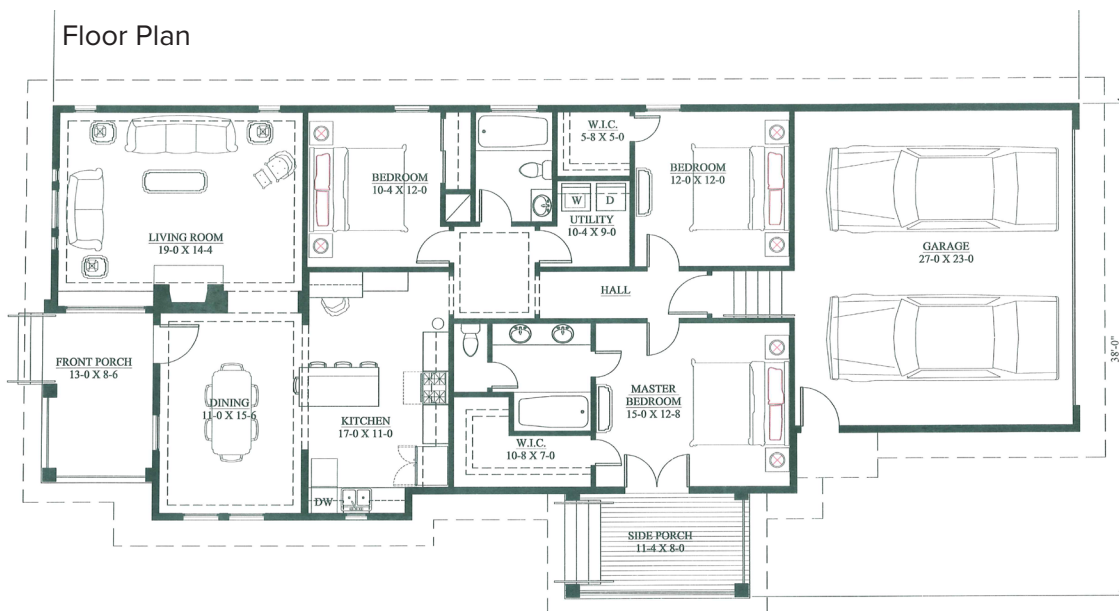

Camden

JOHNSON
SQUARE

1,624 Sq. Ft. // 3 Bedrooms // 2 Bathrooms

marketed by

Natalie Bailey, REALTOR: 479 879 9927 | natalie@HighStreetRED.com

Welcome Center: 5467 Hackett St., Springdale, AR 72762

JohnsonSquare.com // 479 879 9927