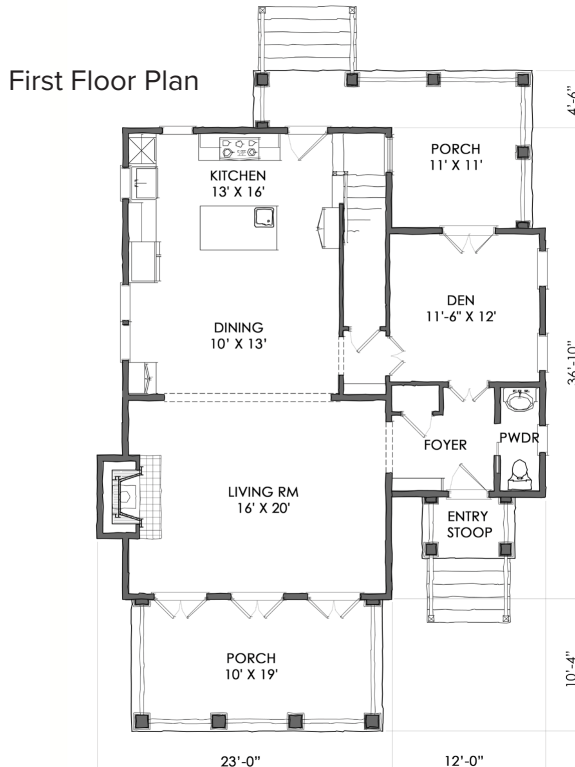

JOHNSON
SQUARE

Bluffton

2,010 Sq. Ft. // 3 Bedrooms // 2.5 Bathrooms

marketed by

Natalie Bailey, REALTOR: 479 879 9927 | natalie@HighStreetRED.com

Welcome Center: 5467 Hackett St., Springdale, AR 72762

JohnsonSquare.com // 479 879 9927