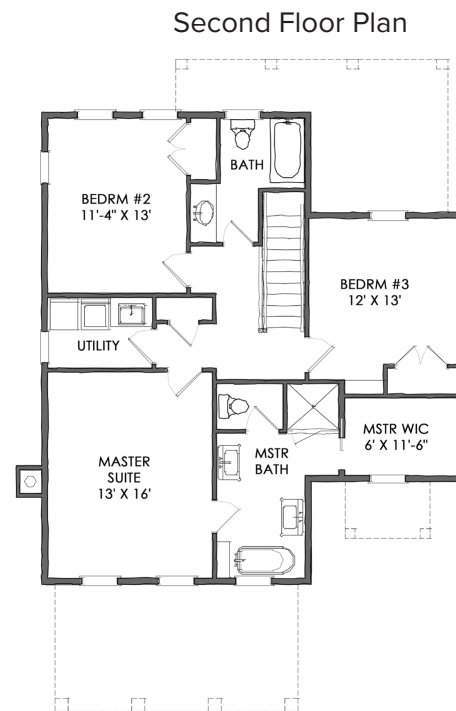

JOHNSON
SQUARE

Bluffton

2,010 Sq. Ft. // 3 Bedrooms // 2.5 Bathrooms

marketed by

Natalie Bailey, REALTOR: 479 879 9927 | natalie@HighStreetRED.com

Welcome Center: 5467 Hackett St., Springdale, AR 72762

JohnsonSquare.com // 479 879 9927