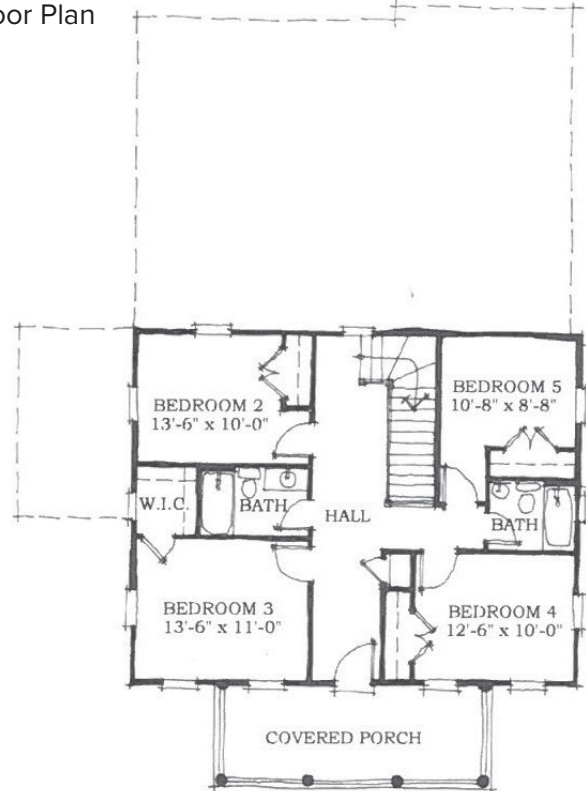

Mars Hill

JOHNSON
SQUARE

First Floor Plan

Second Floor Plan

2,727 Sq Ft, 5 bedrooms, 3.5 bathrooms

marketed by

Natalie Bailey, REALTOR: 479 879 9927 | natalie@HighStreetRED.com

Welcome Center: 5467 Hackett St., Springdale, AR 72762