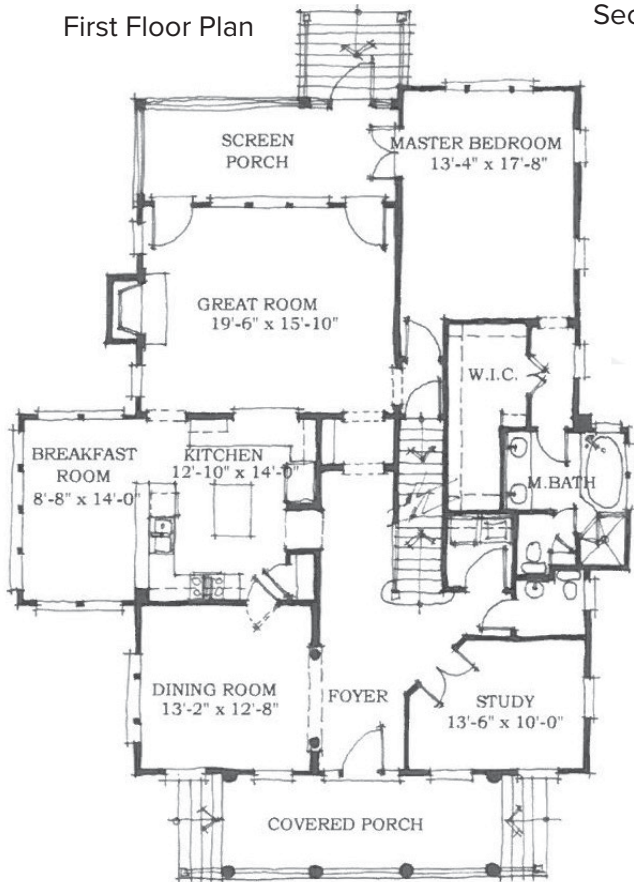

Mars Hill

JOHNSON
SQUARE

First Floor Plan

Second Floor Plan

2,727 Sq Ft, 5 bedrooms, 3.5 bathrooms

marketed by

Natalie Bailey, REALTOR: 479 879 9927 | natalie@HighStreetRED.com

Welcome Center: 5467 Hackett St., Springdale, AR 72762