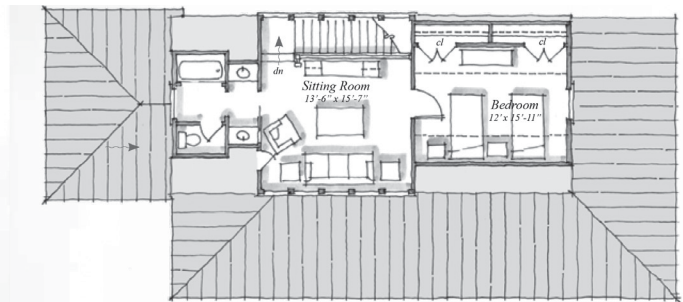

# Madison

JOHNSON  
SQUARE

First Floor Plan

Second Floor Plan

**1,719 sq. ft. // 2 Bedrooms // 2½ Bathrooms**

marketed by

Natalie Bailey, REALTOR: 479 879 9927 | natalie@HighStreetRED.com

**Welcome Center:** 5467 Hackett St., Springdale, AR 72762