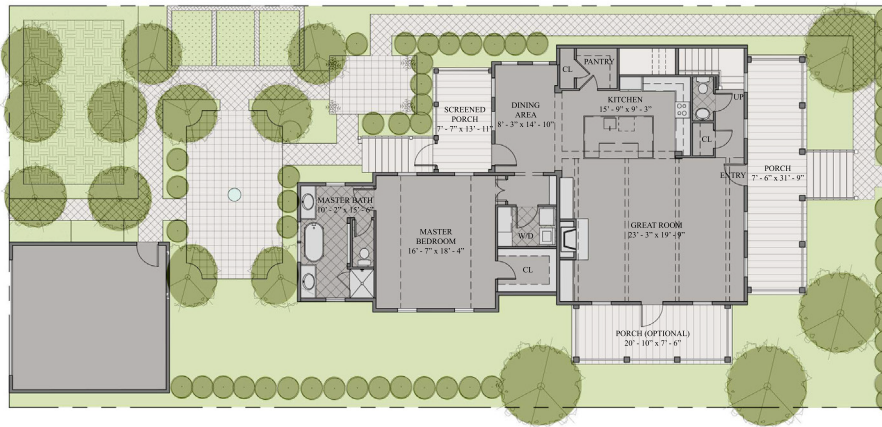

Hilltop

JOHNSON
SQUARE

First Floor Plan

Second Floor Plan

2,630 Sq. Ft. // 3 Bedrooms // 3.5 Bathrooms

marketed by

Natalie Bailey, REALTOR: 479 879 9927 | natalie@HighStreetRED.com

Welcome Center: 5467 Hackett St., Springdale, AR 72762