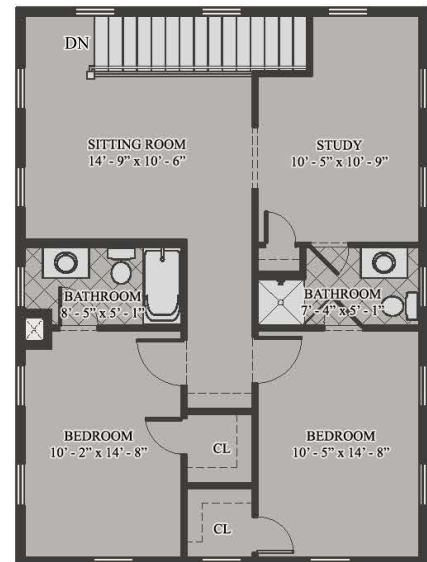

Hilltop

JOHNSON
SQUARE

First Floor Plan

Second Floor Plan

2,630 Sq. Ft. // 3 Bedrooms // 3.5 Bathrooms

marketed by

Natalie Bailey, REALTOR: 479 879 9927 | natalie@HighStreetRED.com

Welcome Center: 5467 Hackett St., Springdale, AR 72762