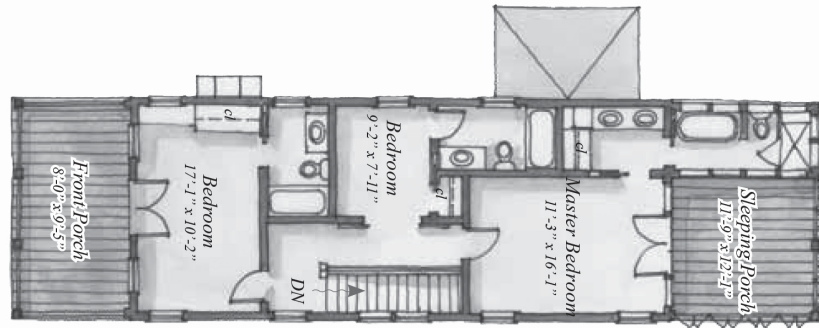

Hampton

JOHNSON
SQUARE

First Floor Plan

Second Floor Plan

1,805 Sq. Ft. // 3 Bedrooms // 3.5 Bathrooms

marketed by

Natalie Bailey, REALTOR: 479 879 9927 | natalie@HighStreetRED.com

Welcome Center: 5467 Hackett St., Springdale, AR 72762