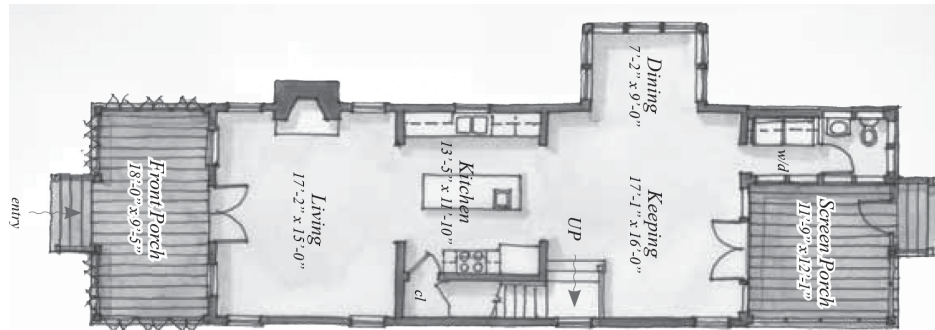

Hampton

JOHNSON
SQUARE

First Floor Plan

Second Floor Plan

1,805 Sq. Ft. // 3 Bedrooms // 3.5 Bathrooms

marketed by

Natalie Bailey, REALTOR: 479 879 9927 | natalie@HighStreetRED.com

Welcome Center: 5467 Hackett St., Springdale, AR 72762