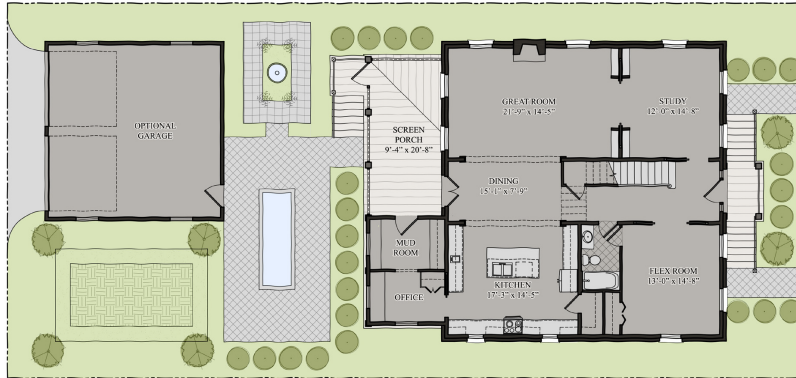

# Franklin

JOHNSON  
SQUARE

First Floor Plan

Second Floor Plan

Alternate Second Floor Plan

**2,985 Sq. Ft. // 4 Bedrooms // 4 Bathrooms**

marketed by

Natalie Bailey, REALTOR: 479 879 9927 | natalie@HighStreetRED.com