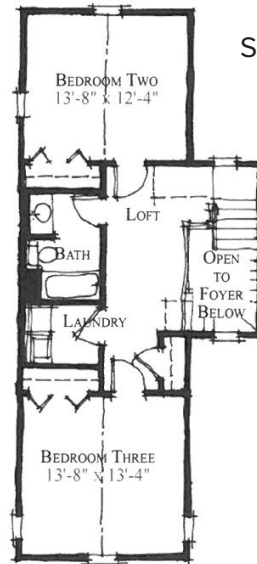

Altamaha

JOHNSON
SQUARE

First Floor Plan

Second Floor Plan

1,492 Sq. Ft. // 3 Bedrooms // 2.5 Bathrooms

marketed by

Natalie Bailey, REALTOR: 479 879 9927 | natalie@HighStreetRED.com

Welcome Center: 5467 Hackett St., Springdale, AR 72762