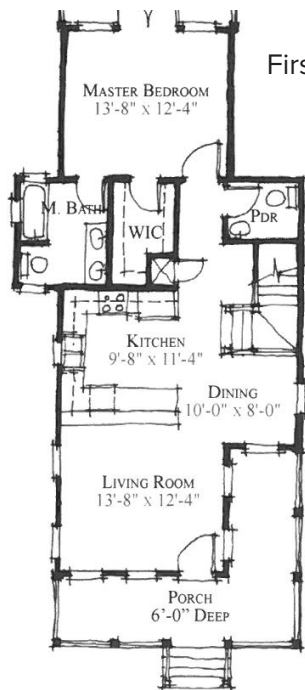

Altamaha

JOHNSON
SQUARE

First Floor Plan

Second Floor Plan

1,492 Sq. Ft. // 3 Bedrooms // 2.5 Bathrooms

marketed by

Natalie Bailey, REALTOR: 479 879 9927 | natalie@HighStreetRED.com

Welcome Center: 5467 Hackett St., Springdale, AR 72762